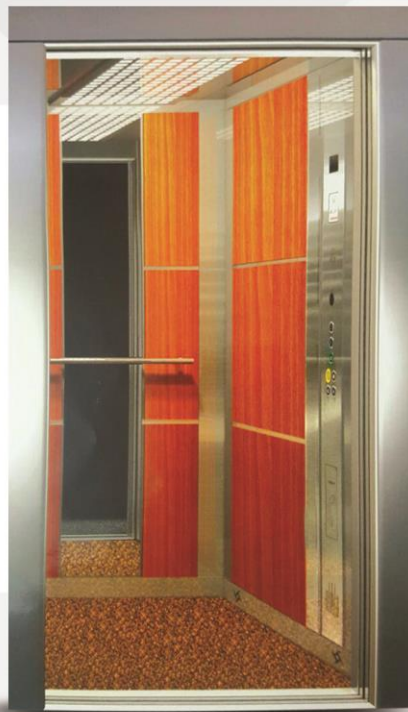

🔼 CABIN MODEL SEPEHR 8862

Wall covering : Steel & MDF

Floor : Natural Granite

Roof : Steel

Mirror : Half-Height

Lace : Steel

Foot Print : Steel

Handle : Steel

🔼 STANDARD : EN81