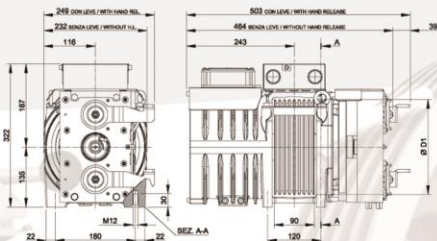

Simple Steel & Glass

All Simple Steel

All Styled Steel

Model :
Sicor MR12
Sepehr Lift Co
Iran, Isfahan